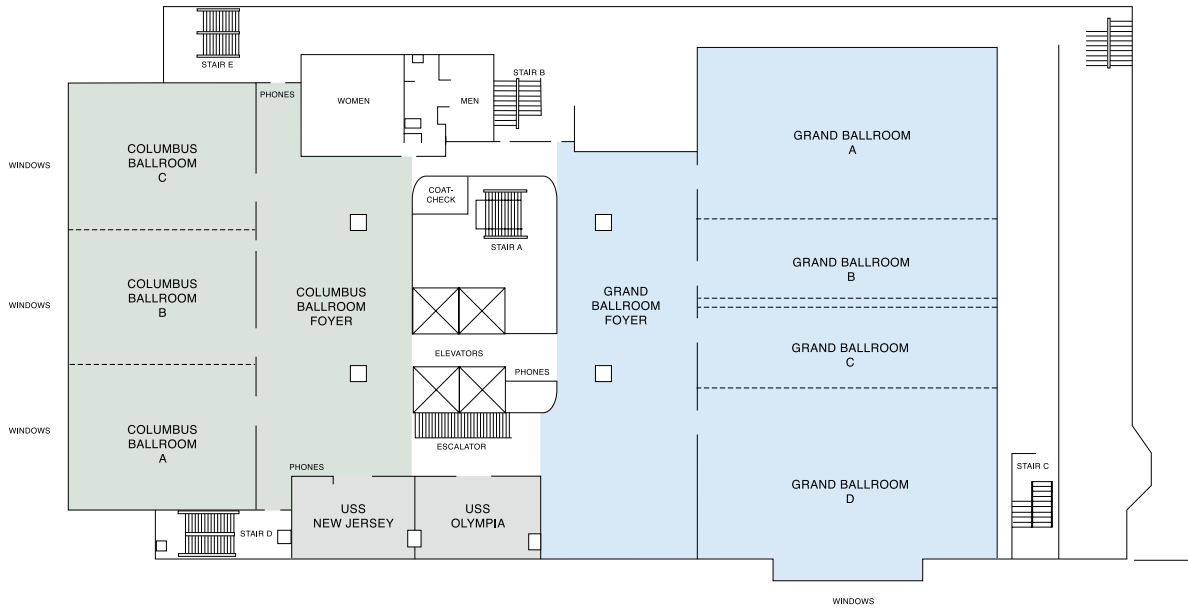

## DIRECTIONS

Exit 20 from I-95, make a left onto Columbus Blvd. and proceed one mile. The hotel is on the right.

### SECOND FLOOR

### THIRD FLOOR